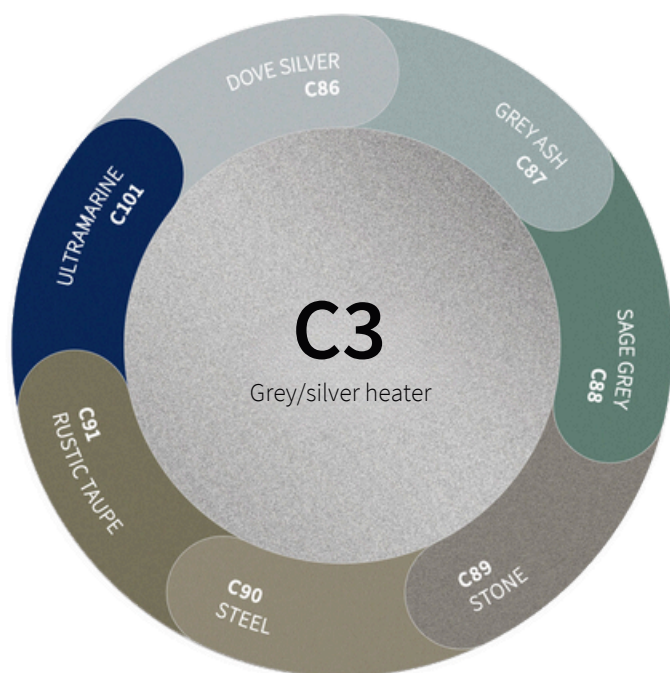

Sources of the coating's reliability

- We protect the surface with at least two layers of external coating.
- We provide triple corrosion protection for the product by using zirconium passivation nanotechnology.

Suggested combinations of colors from the IP palette with electric heater colors

- All products are alkali-degreased and rinsed with DEMI water, significantly improving the quality of the coating.
- We take no risks. We use paints exclusively from trusted and leading manufacturers worldwide.

• Note: The HOT² electric heater is the only model available in gold color.