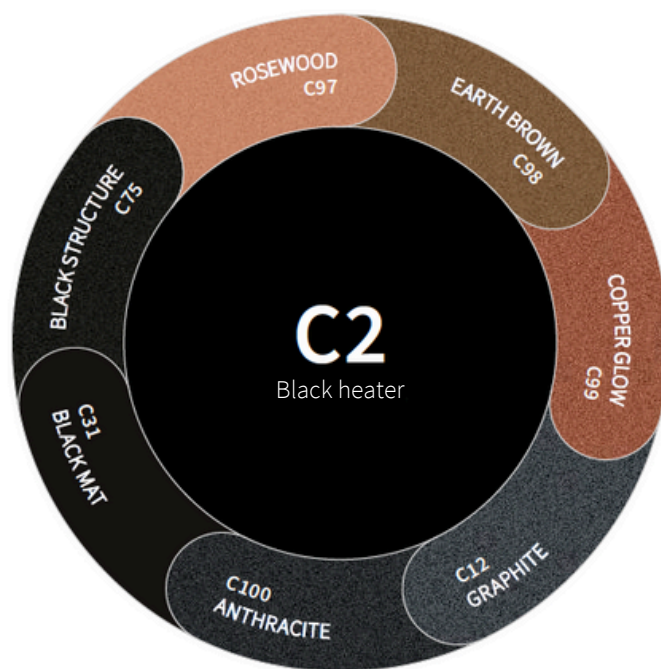

Sources of the coating's reliability

- We protect the surface with at least two layers of external coating.
- We provide triple corrosion protection for the product by using zirconium passivation nanotechnology.

Suggested combinations of colors from the IP palette with electric heater colors

- All products are alkali-degreased and rinsed with DEMI water, significantly improving the quality of the coating.
- We take no risks. We use paints exclusively from trusted and leading manufacturers worldwide.

• Note: The HOT² electric heater is the only model available in gold color.