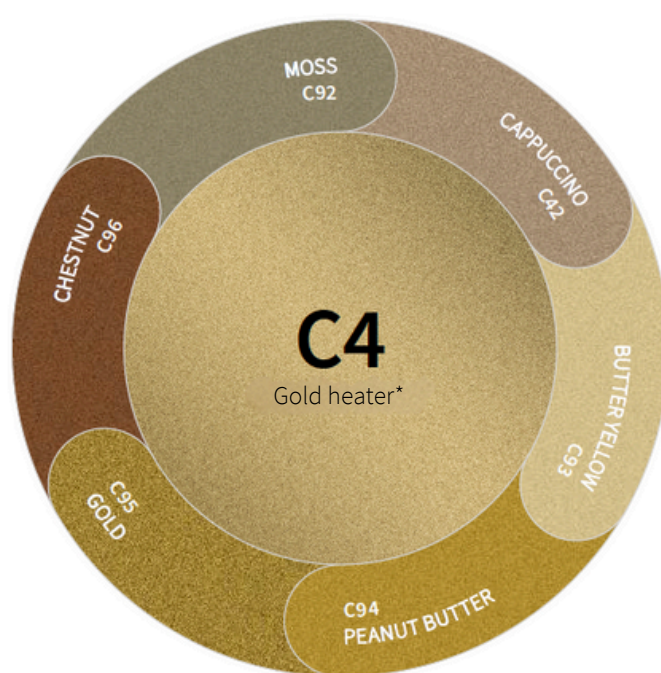

Sources of the coating's reliability

- We protect the surface with at least two layers of external coating.
- We provide triple corrosion protection for the product by using zirconium passivation nanotechnology.

Suggested combinations of colors from the IP palette with electric heater colors

- All products are alkali-degreased and rinsed with DEMI water, significantly improving the quality of the coating.
- We take no risks. We use paints exclusively from trusted and leading manufacturers worldwide.

• Note: The HOT² electric heater is the only model available in gold color.