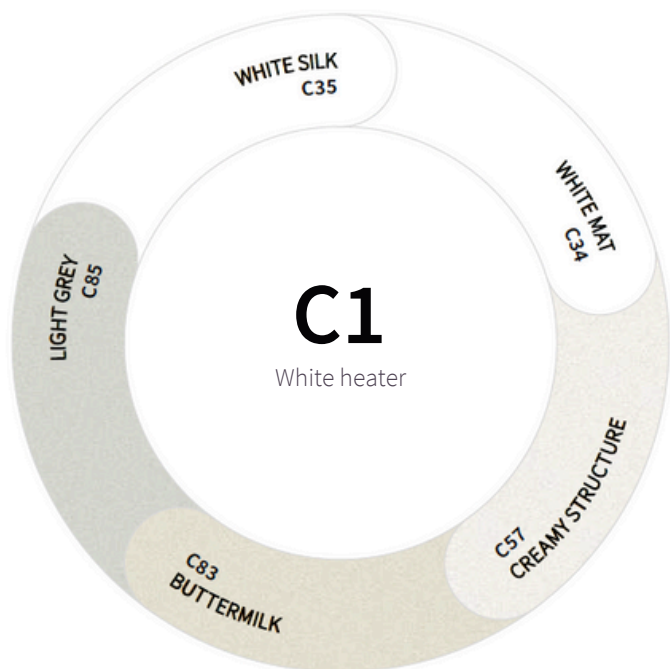

Sources of the coating's reliability

- We protect the surface with at least two layers of external coating.
- We provide triple corrosion protection for the product by using zirconium passivation nanotechnology.

Suggested combinations of colors from the IP palette with electric heater colors

- All products are alkali-degreased and rinsed with DEMI water, significantly improving the quality of the coating.
- We take no risks. We use paints exclusively from trusted and leading manufacturers worldwide.

• Note: The HOT² electric heater is the only model available in gold color.