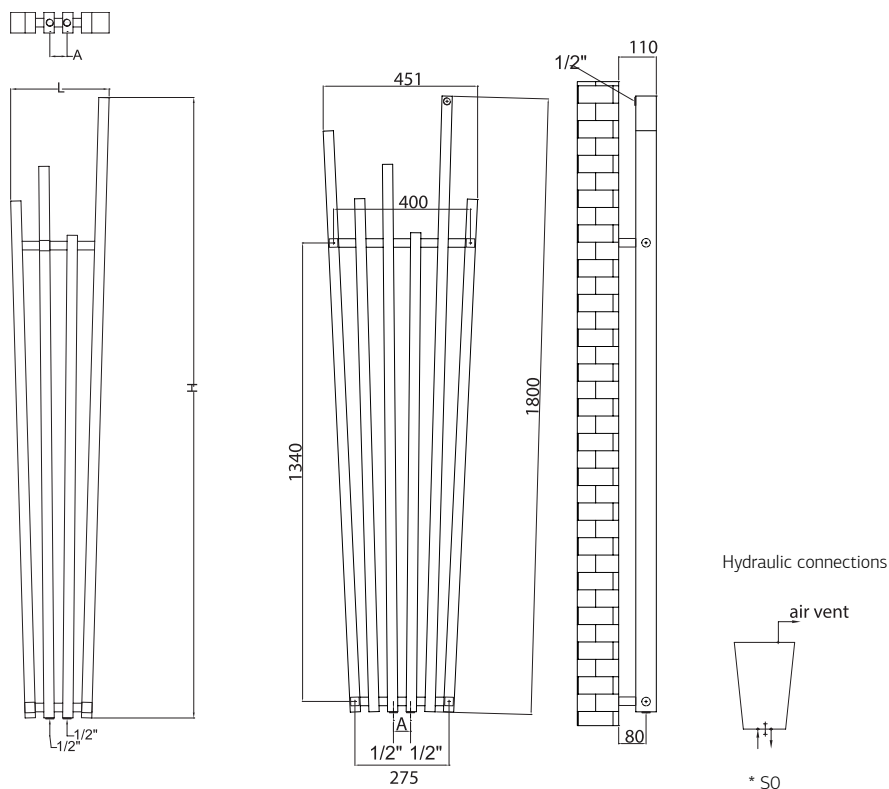

* Atunci când comandați, trebuie să menționați tipul de alimentare de care aveți nevoie./When you order, you must mention the type of connection you require.