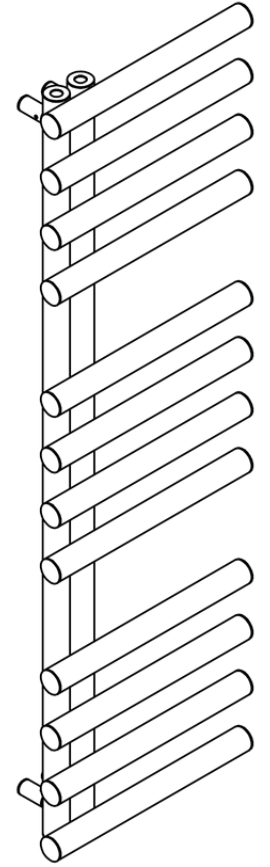

Model	Index
METRICO	MET-40(50, 60)/130
Zalecanamoc grzałki/ Recommended heater power	Dostępne podłączenia/ Connections available
 600 W	Dolne D50/Bottom D50 type
	Krzyżowe/Cross-over

* Wszystkie podane wymiary są w milimetrach/All dimensions given are in millimetres